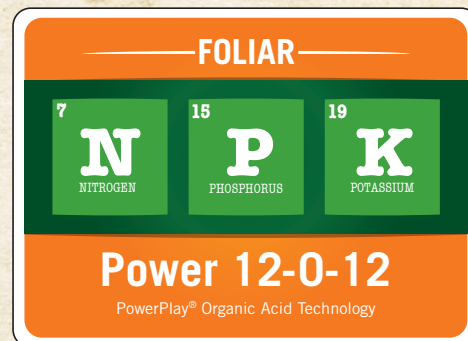

## BENEFITS:

**ONE-TO-ONE N:K RATIO FOR NUTRIENT BALANCE**

**GROWTH**

**TURF QUALITY**

**READILY AVAILABLE NUTRIENTS**

**Power 12-0-12** is an auxiliary, foliar-applied nutrient compound containing major nutrients designed for use on intensively managed turfgrasses. **Power 12-0-12** contains proprietary **PowerPlay** technology for maximum nutrient utilization. **Power 12-0-12** also contains non-nutritional organic acids for complexed nutrient availability and uptake.

## NUTRIENT ANALYSIS

<b>Total Nitrogen (N)</b> .....	12.00%
8.00% Urea Nitrogen	
4.00% Water-Insoluble Nitrogen	
<b>Soluble Potash (K<sub>2</sub>O)</b> .....	12.00%
Derived from urea and potassium thiosulfate.	